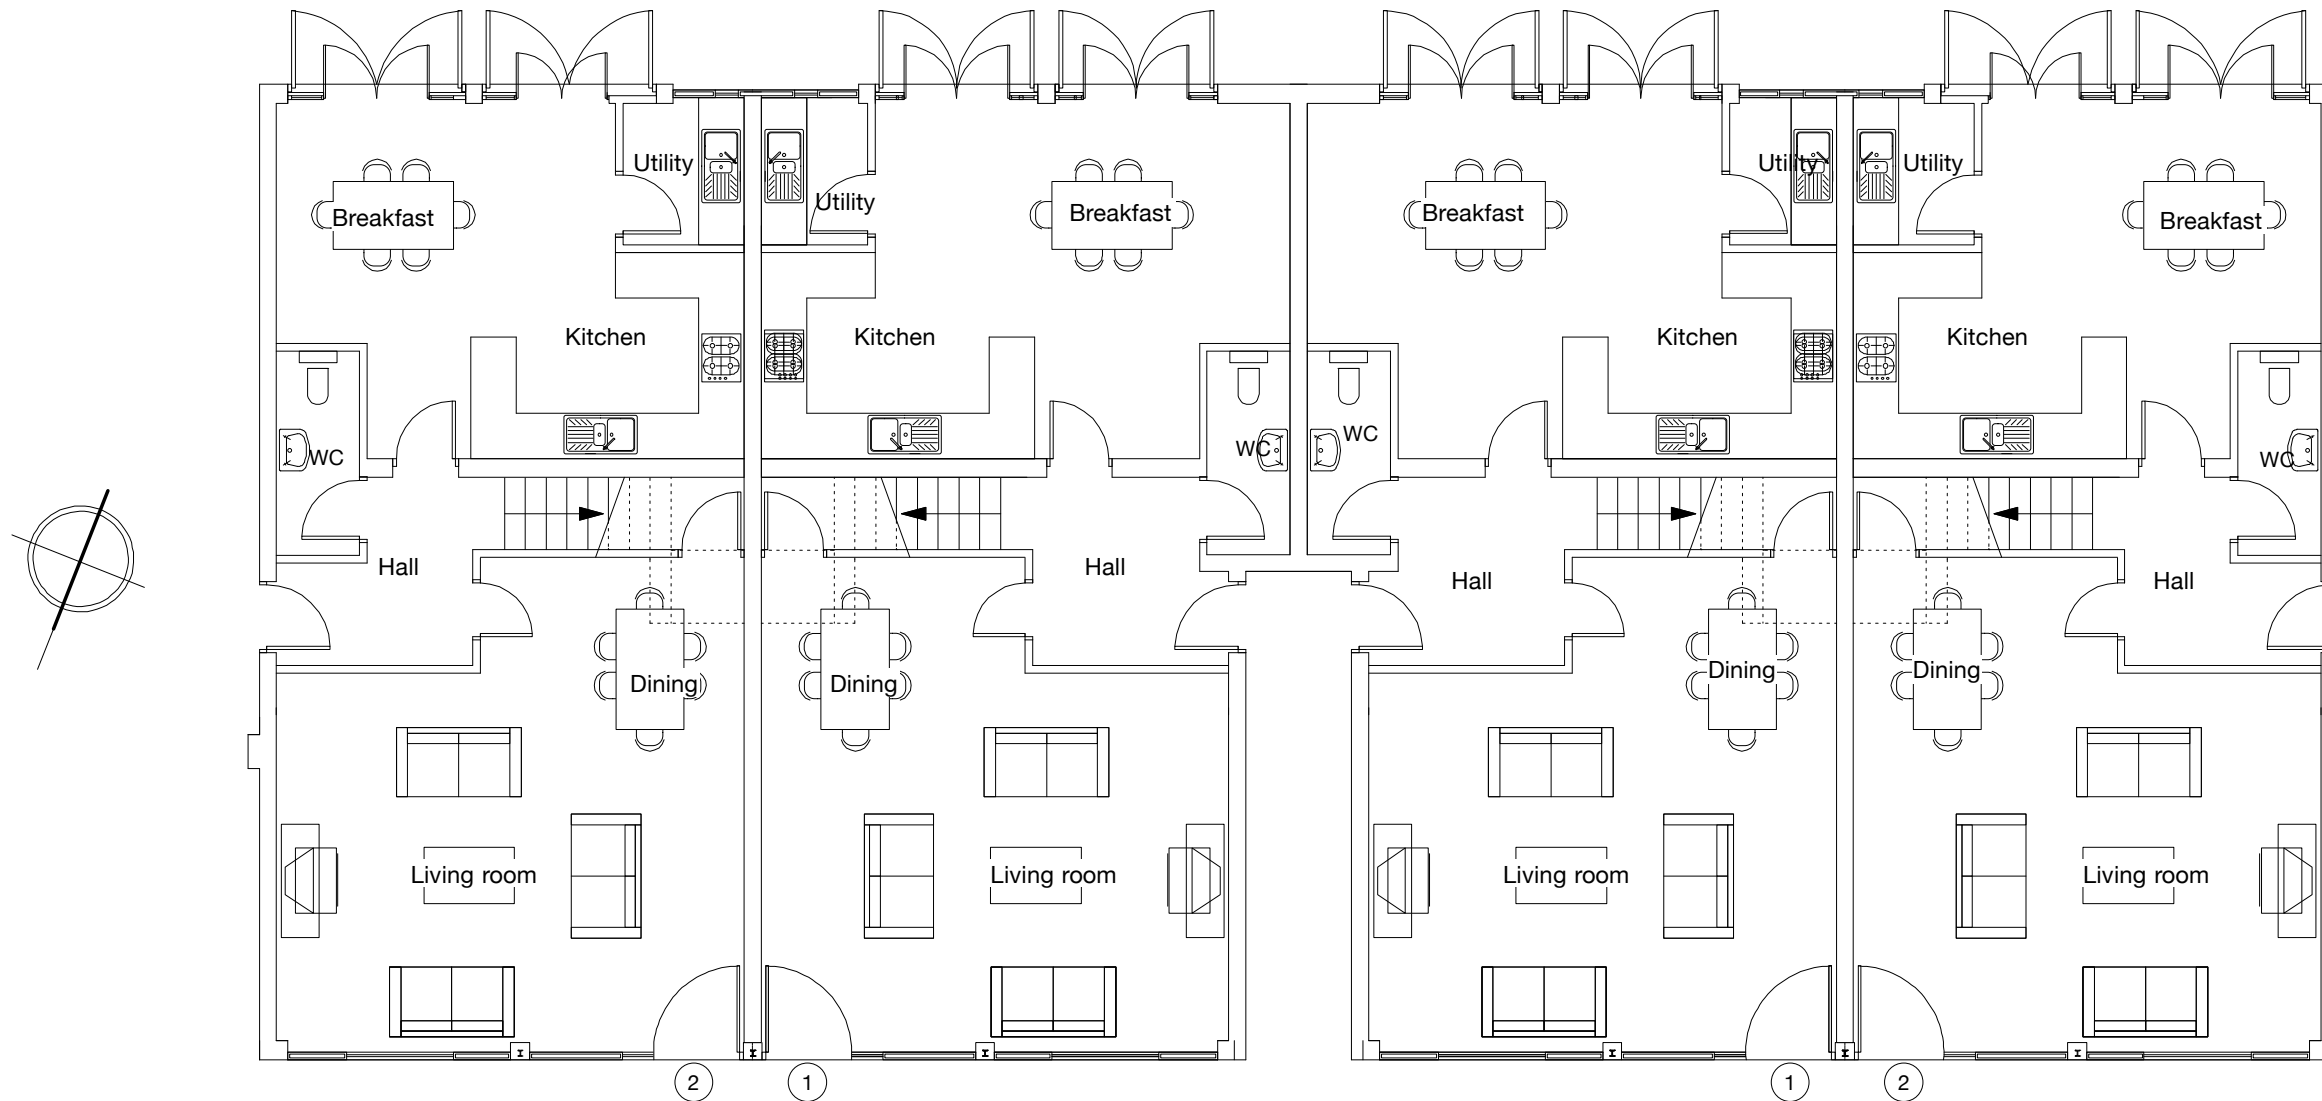

Contents : **Proposed first floor plan**

milton architects

Scale : 1:10@A3

Date : Nov/08

Drawing : **817/ 23 /02_???** P

Ground Floor Plan - Bld 23

Milton Architects Limited
 2 Cedar House The Parade
 Marlborough Wiltshire SN8 1NY
 T: 01672 514354 M: 07795 414675
 mail@miltonarchitects.co.uk

Project : **RAF Yatesbury
 Building 23**

Contents : **Proposed ground floor plan**

milton architects

Scale : 1:10@A3

Date : Nov/08

Drawing : **817/ 23 /02_???** P